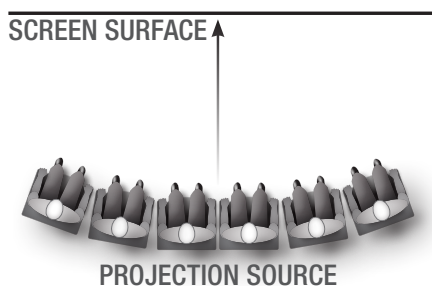

ASTRANOVA

A white, black-backed front projection surface. For use with some of Euroscreen's larger projection screens. Provides a flat viewing surface. It diffuses projected light in all directions, so the image can be seen from any angle.

SCREEN SURFACE

- Front projection
- Average gain 1.0
- Viewing angle 180°
- Thickness 0.57 mm
- Black borders available

HD RESOLUTION	1.0 GAIN
0.57 THICKNESS	180° VIEWING ANGLE
	100% BLACKOUT

¹Composition may differ slightly for some screen sizes/models.

²Individual test results may vary. Results based on a representative sample in Enyroom inventory.

GAIN 1.0 VIEWING ANGLE 180° THICKNESS 0.57 MM FULL HD COMPLIANT