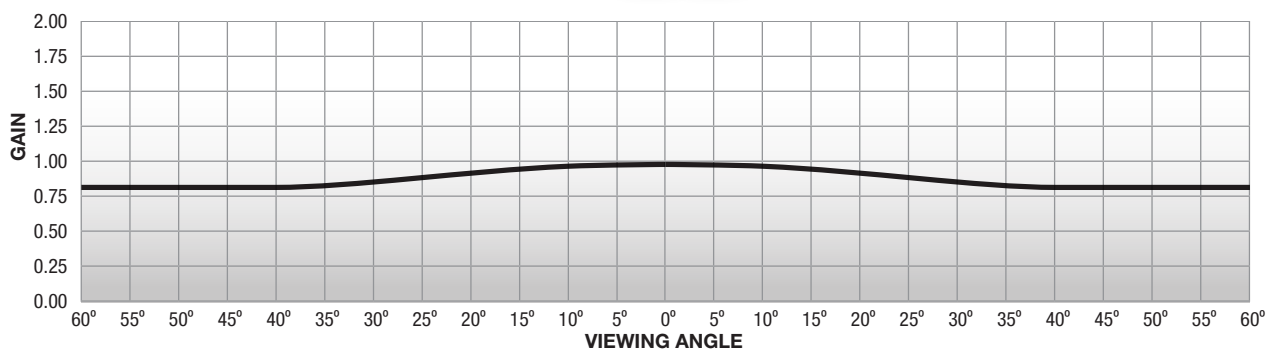

ASTRANOVA

A white, black-backed front projection surface. For use with some of Euroscreen's larger projection screens. Provides a flat viewing surface. It diffuses projected light in all directions, so the image can be seen from any angle.

SCREEN SURFACE

- Front projection
- Average gain 1.0
- Viewing angle 180°
- Thickness 0.57 mm
- Black borders available

HD RESOLUTION	1.0 GAIN
0.57 THICKNESS	180° VIEWING ANGLE
	100% BLACKOUT

¹Composition may differ slightly for some screen sizes/models.

²Individual test results may vary. Results based on a representative sample in Enyroom inventory.

GAIN 1.0 VIEWING ANGLE 180° THICKNESS 0.57 MM FULL HD COMPLIANT