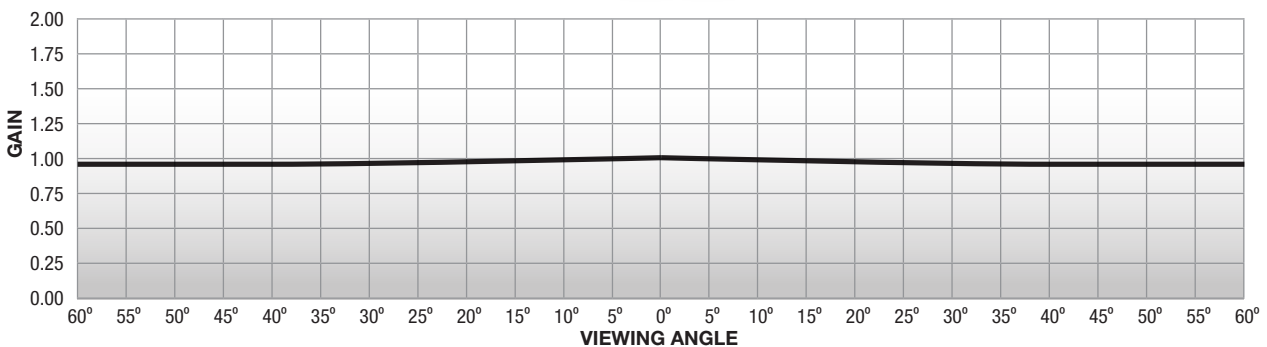

XPERT

XPERT Euroscreen® Xpert surface is 100% PVC free, and is manufactured without using hazardous substances. While it is a more environmentally friendly viewing surface, Xpert does not sacrifice quality and effectiveness. Xpert provides excellent viewing flatness and colour rendition (colour temp. 6430 K). It is supplied with a white black-out backing for superior blocking of incoming light from behind. Gain 1.0. Flame retardancy B1.

SCREEN SURFACE

- Front projection
- Average gain 1.0
- Viewing angle 180°
- Thickness 0.5 mm
- Black borders available

HD RESOLUTION	1.0 GAIN
0.5 THICKNESS	180° VIEWING ANGLE
	100% BLACKOUT

*Individual test results may vary. Results based on a representative sample in Draper inventory.

GAIN 1.0 VIEWING ANGLE 180° THICKNESS 0.5 MM FULL HD COMPLIANT