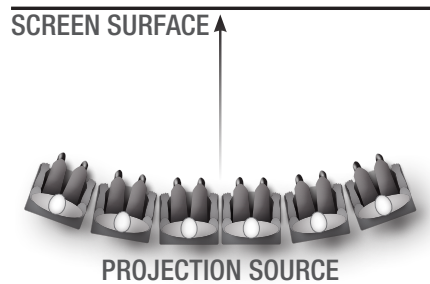

XPERT

XPERT Euroscreen® Xpert surface is 100% PVC free, and is manufactured without using hazardous substances. While it is a more environmentally friendly viewing surface, Xpert does not sacrifice quality and effectiveness. Xpert provides excellent viewing flatness and colour rendition (colour temp. 6430 K). It is supplied with a white black-out backing for superior blocking of incoming light from behind. Gain 1.0. Flame retardancy B1.

SCREEN SURFACE

- Front projection
- Average gain 1.0
- Viewing angle 180°
- Thickness 0.5 mm
- Black borders available

HD RESOLUTION	1.0 GAIN
0.5 THICKNESS	180° VIEWING ANGLE
	100% BLACKOUT

*Individual test results may vary. Results based on a representative sample in Draper inventory.

GAIN 1.0 VIEWING ANGLE 180° THICKNESS 0.5 MM FULL HD COMPLIANT