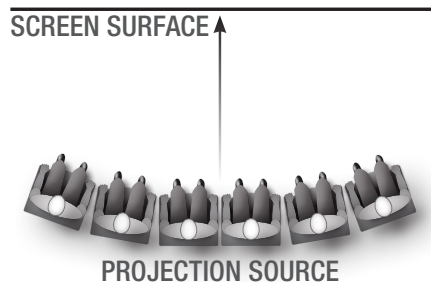

ASTRANOVA

A white, black-backed front projection surface. For use with some of Euroscreen's larger projection screens. Provides a flat viewing surface. It diffuses projected light in all directions, so the image can be seen from any angle.

SCREEN SURFACE

- Front projection
- Average gain 1.0
- Viewing angle 180°
- Thickness 0.57 mm
- Black borders available

8K RESOLUTION	1.0 GAIN
0.57 THICKNESS	180° VIEWING ANGLE
	100% BLACKOUT

¹Composition may differ slightly for some screen sizes/models.

²Individual test results may vary. Results based on a representative sample in Draper inventory.

GAIN 1.0 VIEWING ANGLE 180° THICKNESS 0.57 MM FULL HD COMPLIANT