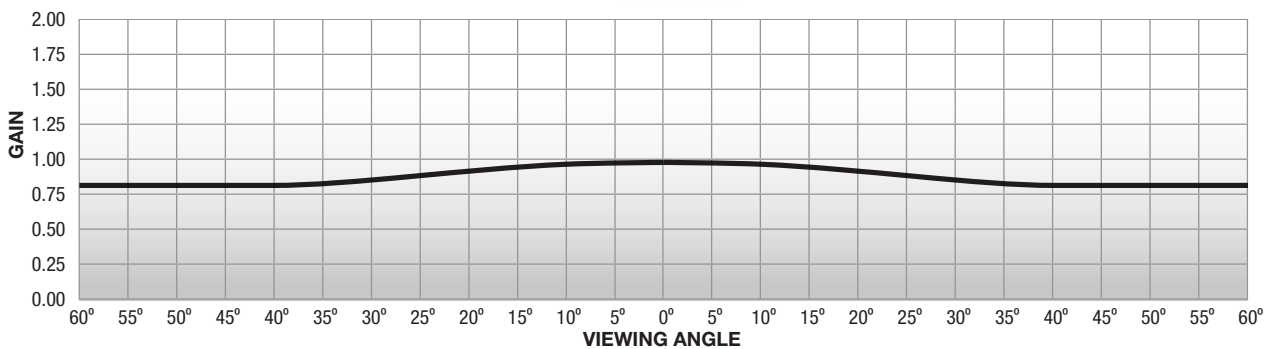

ASTRANOVA

A white, black-backed front projection surface. For use with some of Euroscreen's larger projection screens. Provides a flat viewing surface. It diffuses projected light in all directions, so the image can be seen from any angle.

SCREEN SURFACE

- Front projection
- Average gain 1.0
- Viewing angle 180°
- Thickness 0.57 mm
- Black borders available

8K RESOLUTION	1.0 GAIN
0.57 THICKNESS	180° VIEWING ANGLE
	100% BLACKOUT

¹Composition may differ slightly for some screen sizes/models.

²Individual test results may vary. Results based on a representative sample in Draper inventory.

GAIN 1.0 VIEWING ANGLE 180° THICKNESS 0.57 MM FULL HD COMPLIANT