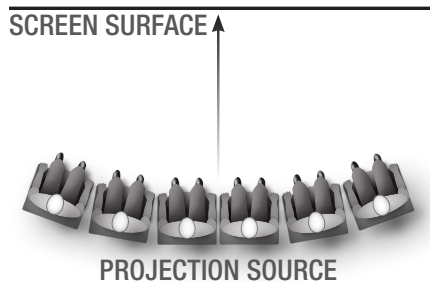

# XPERT

XPERT Euroscreen® Xpert surface is 100% PVC free, and is manufactured without using hazardous substances. While it is a more environmentally friendly viewing surface, Xpert does not sacrifice quality and effectiveness. Xpert provides excellent viewing flatness and colour rendition (colour temp. 6430 K). It is supplied with a white black-out backing for superior blocking of incoming light from behind. Gain 1.0. Flame retardancy B1.

## SCREEN SURFACE

- Front projection
- Average gain 1.0
- Viewing angle 180°
- Thickness 0.5 mm
- Black borders available

|                         |                              |
|-------------------------|------------------------------|
| <b>HD</b><br>RESOLUTION | <b>1.0</b><br>GAIN           |
| <b>0.5</b><br>THICKNESS | <b>180°</b><br>VIEWING ANGLE |
|                         | <b>100%</b><br>BLACKOUT      |

\*Individual test results may vary. Results based on a representative sample in Draper inventory.

**GAIN 1.0 VIEWING ANGLE 180° THICKNESS 0.5 MM FULL HD COMPLIANT**