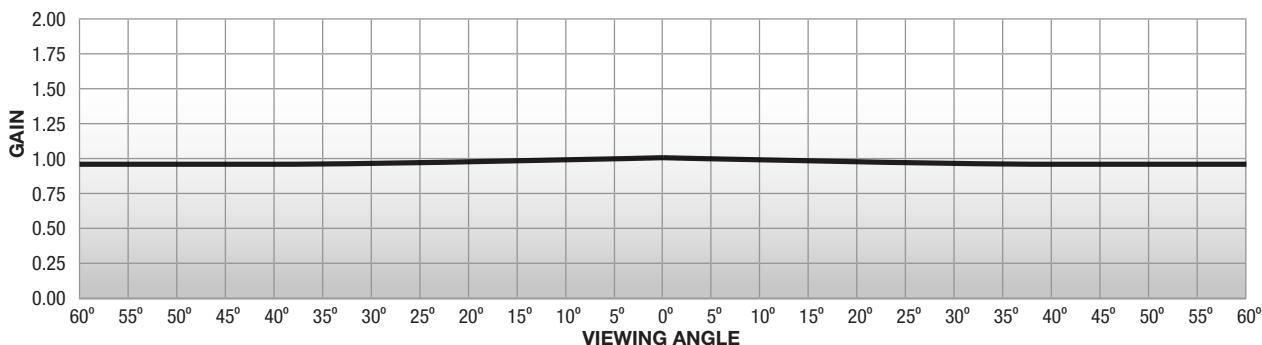

# XPERT

XPERT Euroscreen® Xpert surface is 100% PVC free, and is manufactured without using hazardous substances. While it is a more environmentally friendly viewing surface, Xpert does not sacrifice quality and effectiveness. Xpert provides excellent viewing flatness and colour rendition (colour temp. 6430 K). It is supplied with a white black-out backing for superior blocking of incoming light from behind. Gain 1.0. Flame retardancy B1.

## SCREEN SURFACE

- Front projection
- Average gain 1.0
- Viewing angle 180°
- Thickness 0.5 mm
- Black borders available

|                         |                              |
|-------------------------|------------------------------|
| <b>HD</b><br>RESOLUTION | <b>1.0</b><br>GAIN           |
| <b>0.5</b><br>THICKNESS | <b>180°</b><br>VIEWING ANGLE |
|                         | <b>100%</b><br>BLACKOUT      |

\*Individual test results may vary. Results based on a representative sample in Draper inventory.

**GAIN 1.0 VIEWING ANGLE 180° THICKNESS 0.5 MM FULL HD COMPLIANT**