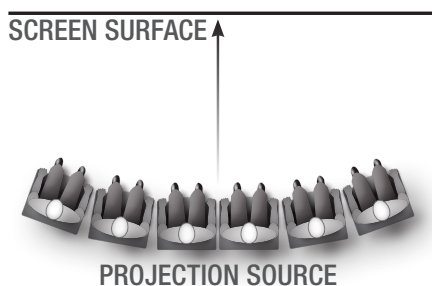

ASTRANOVA

A white, black-backed front projection surface. For use with some of Euroscreen's larger projection screens. Provides a flat viewing surface. It diffuses projected light in all directions, so the image can be seen from any angle.

SCREEN SURFACE

- Front projection
- Average gain 1.0
- Viewing angle 180°
- Thickness 0.57 mm
- Black borders available

HD RESOLUTION	1.0 GAIN
0.57 THICKNESS	180° VIEWING ANGLE
	100% BLACKOUT

¹Composition may differ slightly for some screen sizes/models.

²Individual test results may vary. Results based on a representative sample in Draper inventory.

GAIN 1.0 VIEWING ANGLE 180° THICKNESS 0.57 MM FULL HD COMPLIANT