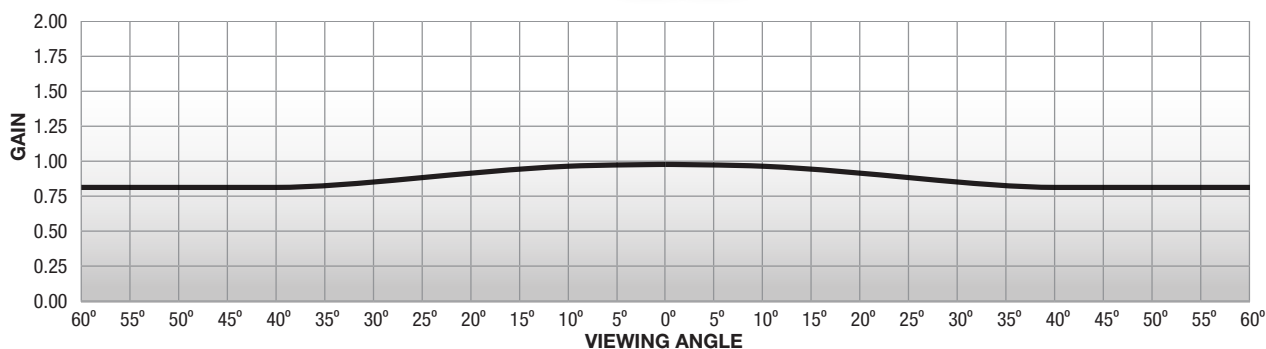

ASTRANOVA

A white, black-backed front projection surface. For use with some of Euroscreen's larger projection screens. Provides a flat viewing surface. It diffuses projected light in all directions, so the image can be seen from any angle.

SCREEN SURFACE

- Front projection
- Average gain 1.0
- Viewing angle 180°
- Thickness 0.57 mm
- Black borders available

HD RESOLUTION	1.0 GAIN
0.57 THICKNESS	180° VIEWING ANGLE
	100% BLACKOUT

¹Composition may differ slightly for some screen sizes/models.

²Individual test results may vary. Results based on a representative sample in Draper inventory.

GAIN 1.0 VIEWING ANGLE 180° THICKNESS 0.57 MM FULL HD COMPLIANT