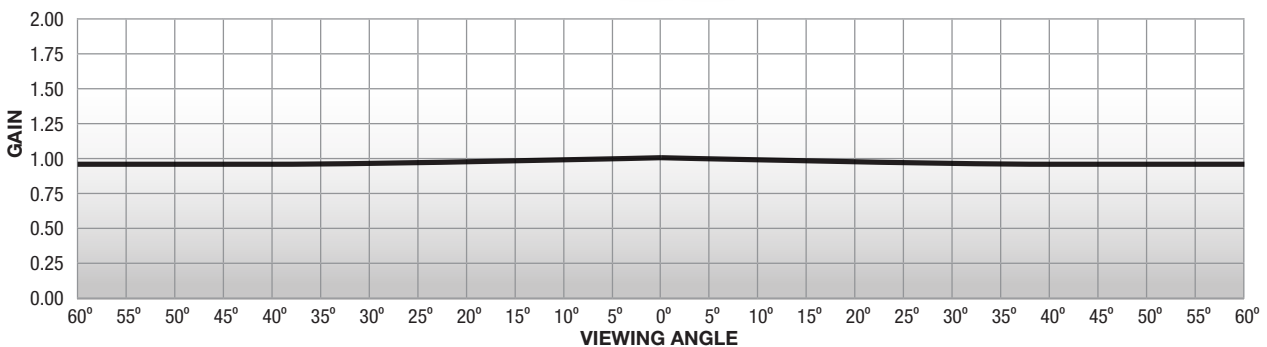

# XPERT

XPERT Euroscreen® Xpert surface is 100% PVC free, and is manufactured without using hazardous substances. While it is a more environmentally friendly viewing surface, Xpert does not sacrifice quality and effectiveness. Xpert provides excellent viewing flatness and colour rendition (colour temp. 6430 K). It is supplied with a white black-out backing for superior blocking of incoming light from behind. Gain 1.0. Flame retardancy B1.

## SCREEN SURFACE

- Front projection
- Average gain 1.0
- Viewing angle 180°
- Thickness 0.5 mm
- Black borders available

<b>HD</b> RESOLUTION	<b>1.0</b> GAIN
<b>0.5</b> THICKNESS	<b>180°</b> VIEWING ANGLE
	<b>100%</b> BLACKOUT

\*Individual test results may vary. Results based on a representative sample in Enyroom inventory.

**GAIN 1.0 VIEWING ANGLE 180° THICKNESS 0.5 MM FULL HD COMPLIANT**