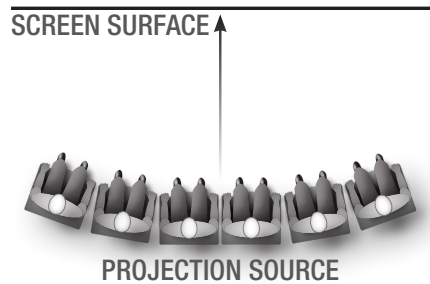

# XPERT

XPERT Euroscreen® Xpert surface is 100% PVC free, and is manufactured without using hazardous substances. While it is a more environmentally friendly viewing surface, Xpert does not sacrifice quality and effectiveness. Xpert provides excellent viewing flatness and colour rendition (colour temp. 6430 K). It is supplied with a white black-out backing for superior blocking of incoming light from behind. Gain 1.0. Flame retardancy B1.

## SCREEN SURFACE

- Front projection
- Average gain 1.0
- Viewing angle 180°
- Thickness 0.5 mm
- Black borders available

<b>HD</b> RESOLUTION	<b>1.0</b> GAIN
<b>0.5</b> THICKNESS	<b>180°</b> VIEWING ANGLE
	<b>100%</b> BLACKOUT

\*Individual test results may vary. Results based on a representative sample in Enyroom inventory.

**GAIN 1.0 VIEWING ANGLE 180° THICKNESS 0.5 MM FULL HD COMPLIANT**