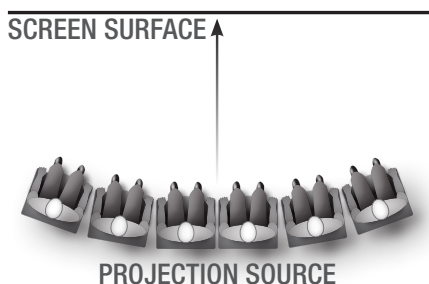

FLEX WHITE

Pliable matt white black-backed surface which provides excellent flat viewing area. Allows less light to pass through from behind the fabric. It diffuses projected light in all directions, so the image can be seen from any angle. M1 fire resistant rating.

4K RESOLUTION	1.0 GAIN
0.42 THICKNESS	180° VIEWING ANGLE

SCREEN SURFACE

- Front projection
- M1 fire resistant
- Gain 1.0
- Viewing angle 180°
- Thickness 0.42 mm
- Black borders available

¹Individual test results may vary. Results based on a representative sample in Enyroom inventory.

GAIN 1.0 VIEWING ANGLE 180° THICKNESS 0.42 MM FULL HD COMPLIANT