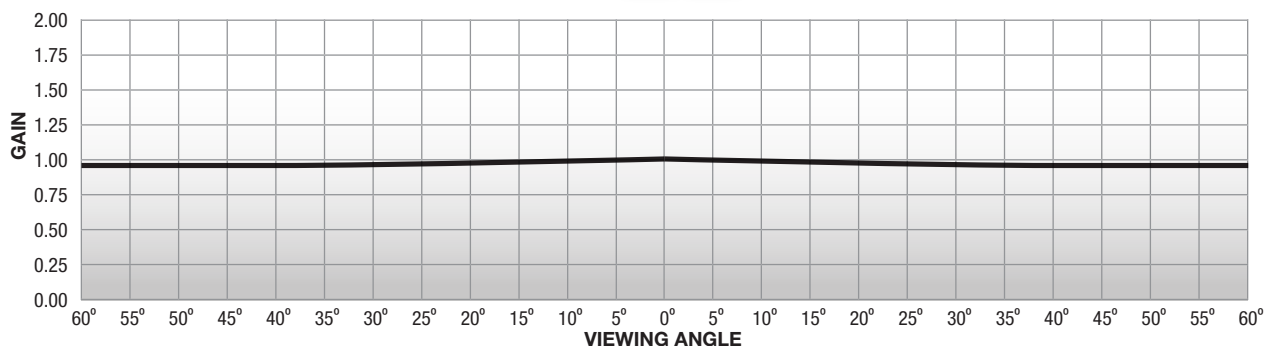

FLEX WHITE

Pliable matt white black-backed surface which provides excellent flat viewing area. Allows less light to pass through from behind the fabric. It diffuses projected light in all directions, so the image can be seen from any angle. M1 fire resistant rating.

4K RESOLUTION	1.0 GAIN
0.42 THICKNESS	180° VIEWING ANGLE

SCREEN SURFACE

- Front projection
- M1 fire resistant
- Gain 1.0
- Viewing angle 180°
- Thickness 0.42 mm
- Black borders available

¹Individual test results may vary. Results based on a representative sample in Enyroom inventory.

GAIN 1.0 VIEWING ANGLE 180° THICKNESS 0.42 MM FULL HD COMPLIANT