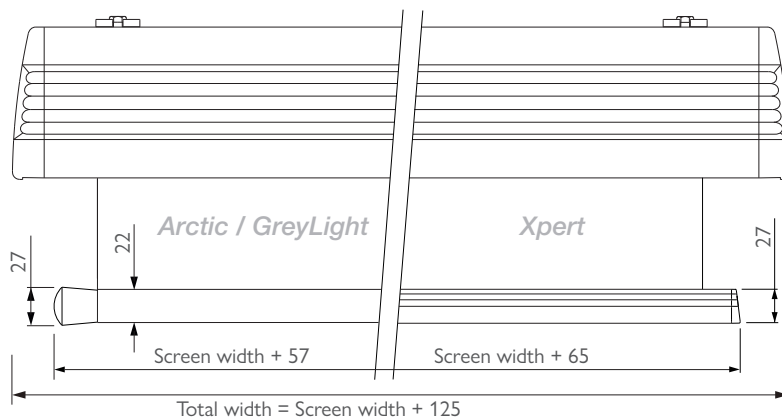

SCREEN DIMENSIONS DIPLOMAT ELECTRIC

SCREEN SURFACES

Arctiq

Matt white front surface, fibre glass support, black-backed. Gain 1.0

GreyLight

Grey front surface, fibre glass supported, black-backed. Gain 0.75

Xpert

White front surface, black-backed. PVC free. Flame retardant (B1). Excellent surface flatness and colour temp. Gain 1,0.

Example – Diplomat Electric
Model: MD2724, MDIN 2724
Screen width: 2700 mm
Total width: 2700 mm + 125 mm = 2825 mm
Bar width: 2700 mm + 57 mm = 2757 mm

MOTOR CONTROL

ENYROOM-ER MOTOR
Built-in controls
Enyroom-ER radio receiver
Dry contact (RJ12 connector)

Accessories
Radio remote controls
Autolink
Dry contact transmitter
WiFi-box App-control
IP-box

INSTALLATION/WIRED MOTOR

Accessories
Control box (RS232, RF, IR,
12V trigger,
Dry contact

STANDARD FORMATS DIPLOMAT

1:1

The screen format is 1:1. No black borders.

4:3

NO BLACK BORDERS

The screen format is 4:3. No black borders.

16:9

The screen has 5 cm wide black borders. The format of the viewing area is 16:9.

16:10

The screen has 5 cm wide black borders. The format of the viewing area is 16:10.

STANDARD FORMATS DIPLOMAT TT

4:3

NO BLACK BORDERS

The screen format is 4:3. No black borders.