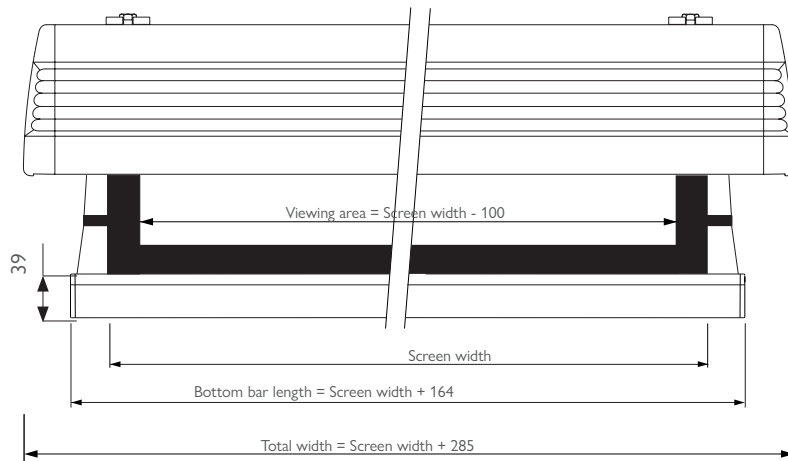

16:10

The screen has 5 cm wide black borders. The format of the viewing area is 16:10.

### STANDARD FORMATS DIPLOMAT TT

4:3

NO BLACK BORDERS

The screen format is 4:3. No black borders.

## SCREEN DIMENSIONS DIPLOMAT ELECTRIC TAB TENSION

### SCREEN DIMENSIONS