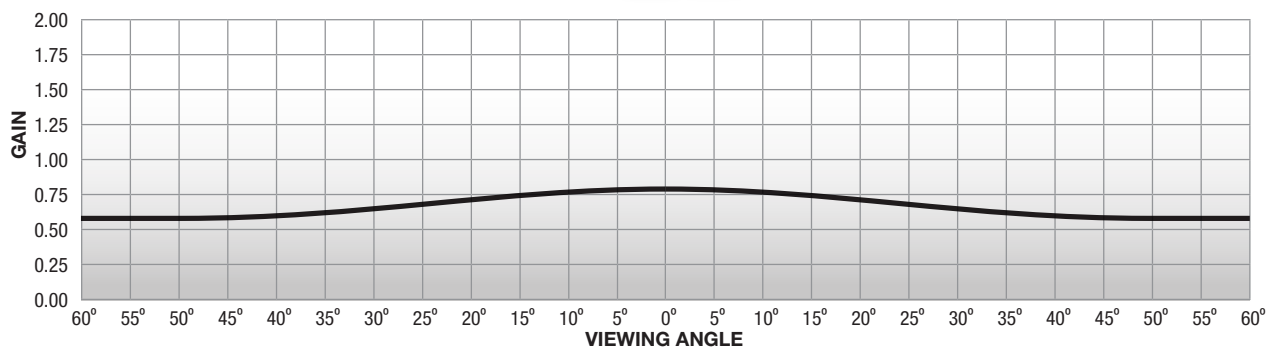

## FLEXGREY

Euroscreen is proud to present a new projection screen surface FLEXGREY XUHD. An excellent option for those who want extraordinary blackness and color saturation and at the same time a fabric with optimal smoothness!

FlexGrey provides excellent image even in bright light, optimal colour rendition and full depth, Full 8K resolution. FlexGrey XUHD is a stretch material that can be used in both permanently tensioned products and motorized with TabTension. Used in Tab Tension screens, the grey surface provides a natural framing of the projected image, which gives you the option to turn down black borders.

### SCREEN SURFACE

- Grey front projection
- Average gain 0.8
- Viewing angle 180°
- Thickness 0.3 mm
- Black borders available

**GAIN 0.8 VIEWING ANGLE 180° THICKNESS 0.3 MM 8K COMPLIANT**