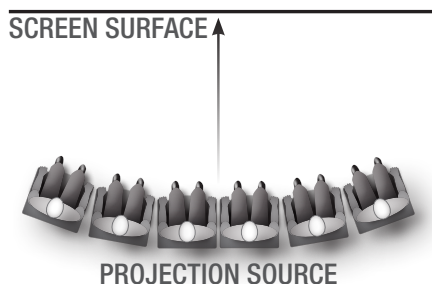

## FLEXGREY

Euroscreen is proud to present a new projection screen surface FLEXGREY XUHD. An excellent option for those who want extraordinary blackness and color saturation and at the same time a fabric with optimal smoothness!

FlexGrey provides excellent image even in bright light, optimal colour rendition and full depth, Full 8K resolution. FlexGrey XUHD is a stretch material that can be used in both permanently tensioned products and motorized with TabTension. Used in Tab Tension screens, the grey surface provides a natural framing of the projected image, which gives you the option to turn down black borders.

### SCREEN SURFACE

- Grey front projection
- Average gain 0.8
- Viewing angle 180°
- Thickness 0.3 mm
- Black borders available

**GAIN 0.8 VIEWING ANGLE 180° THICKNESS 0.3 MM 8K COMPLIANT**