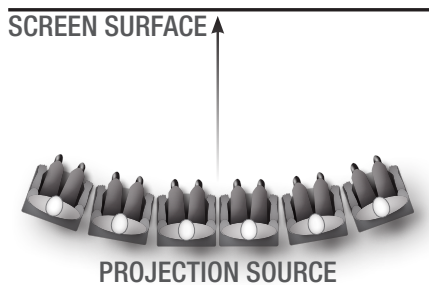

# ARCTIQ

Euroscreen's standard matt white surface with fibreglass support and black-backed. It diffuses projected light in all directions, so the image can be seen from any angle. Requires control of ambient light in the audience area. Suitable for "wear & tear" installations, such as public restaurants and conference rooms. Washable. Flame and mildew resistant.

## SCREEN SURFACE

- Front projection
- Average gain 1.0
- Viewing angle 180°
- Thickness 0.37 mm
- Black borders available

<b>8K</b> RESOLUTION	<b>1.0</b> GAIN
<b>0.37</b> THICKNESS	<b>180°</b> VIEWING ANGLE
	<b>98%</b> BLACKOUT

<sup>1</sup>Composition may differ slightly for some screen sizes/models.

<sup>2</sup>Individual test results may vary. Results based on a representative sample in Enyroom inventory.

**GAIN 1.0 VIEWING ANGLE 180° THICKNESS 0.37 MM 8K COMPLIANT**