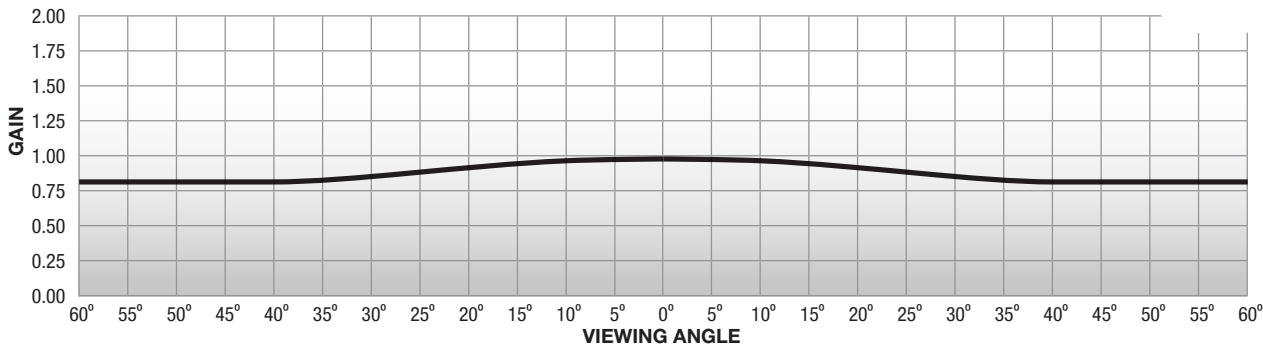

# ARCTIQ

Euroscreen's standard matt white surface with fibreglass support and black-backed. It diffuses projected light in all directions, so the image can be seen from any angle. Requires control of ambient light in the audience area. Suitable for "wear & tear" installations, such as public restaurants and conference rooms. Washable. Flame and mildew resistant.

## SCREEN SURFACE

- Front projection
- Average gain 1.0
- Viewing angle 180°
- Thickness 0.37 mm
- Black borders available

<b>8K</b> RESOLUTION	<b>1.0</b> GAIN
<b>0.37</b> THICKNESS	<b>180°</b> VIEWING ANGLE
	<b>98%</b> BLACKOUT

<sup>1</sup>Composition may differ slightly for some screen sizes/models.

<sup>2</sup>Individual test results may vary. Results based on a representative sample in Enyroom inventory.

**GAIN 1.0 VIEWING ANGLE 180° THICKNESS 0.37 MM 8K COMPLIANT**