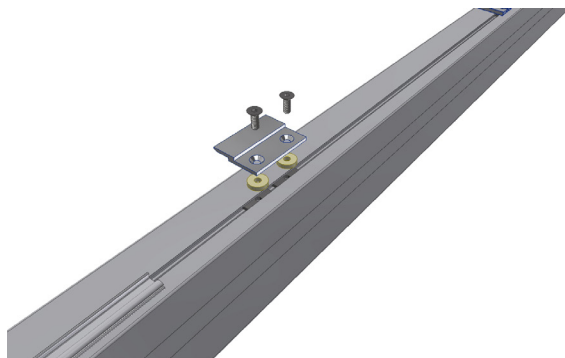

euroscreen®

FrameVisionEdgeless

Frame Vision Edgless is the screen with remarkable dimensions. The frame itself provides full vision. By simply mounting the fabric in the rear groove of the frame extrusions we obtain a perfectly flat screen. Fast and clean installation remains an absolute prerogative of this screen even though its main quality is beauty. It stands out with its elegance and harmony in any application, satisfying the requirements of the most demanding client.

Flex Grey
Pliable gray front surface, superb colour rendition, 8K compliant.
Gain 0.8

STANDARD FORMATS

The format of the viewing area is 16:9.

The format of the viewing area is 16:10.

DETAILS

CONSTRUCTION

BRACKET DIMENSIONS