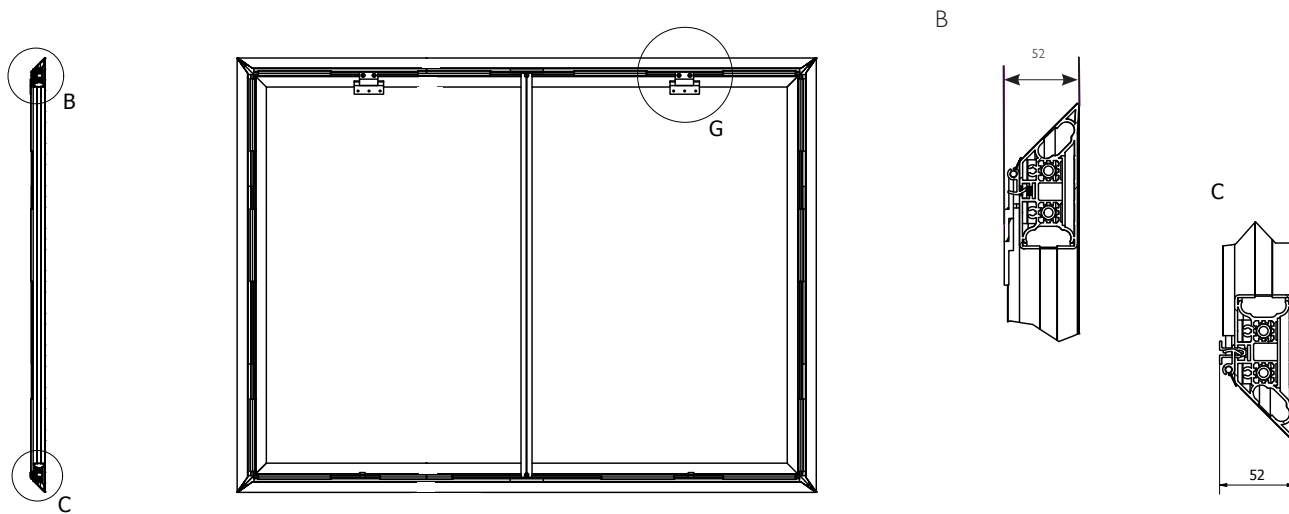

Flex Grey
Pliable gray front surface, superb colour rendition, 8K compliant.
Gain 0.8

STANDARD FORMATS

The format of the viewing area is 16:9.

The format of the viewing area is 16:10.

DETAILS

CONSTRUCTION

BRACKET DIMENSIONS