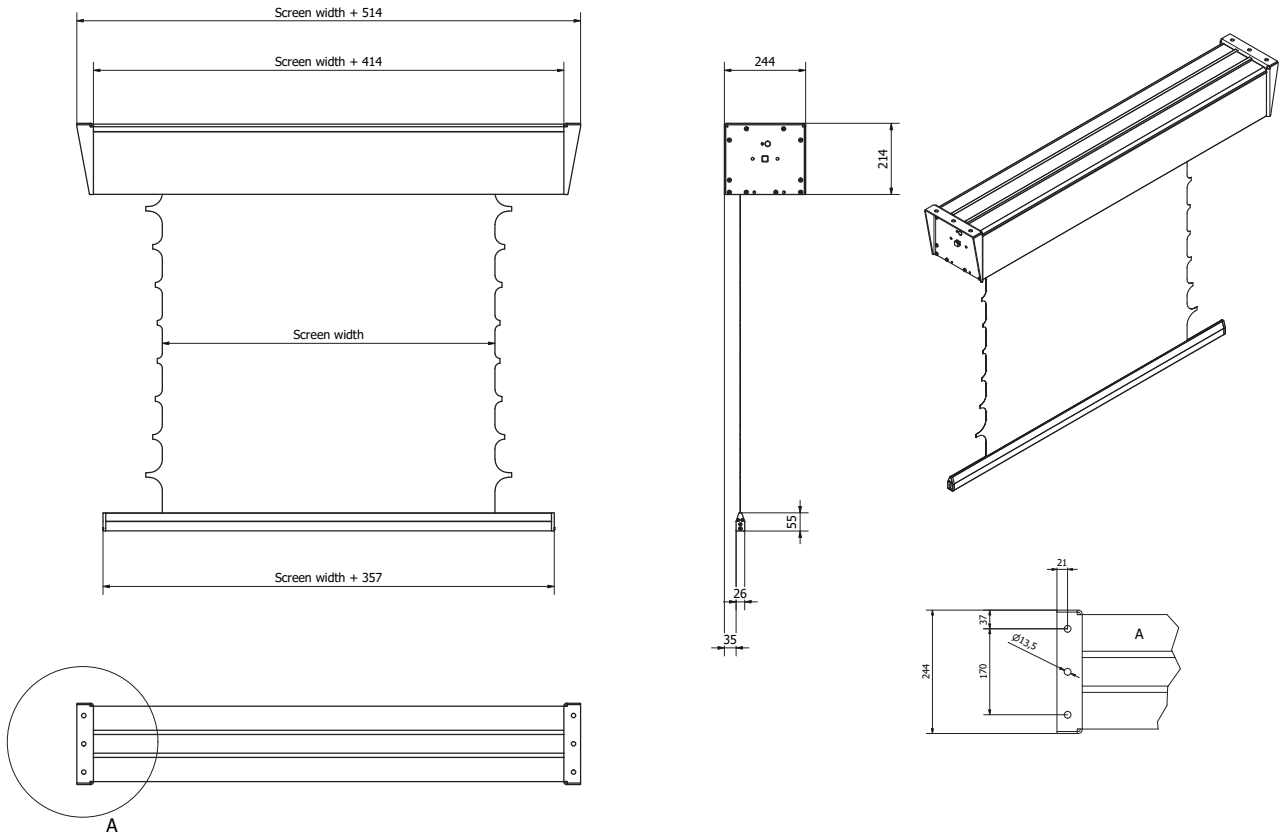

SCREEN DIMENSIONS BALDER TAB TENSION