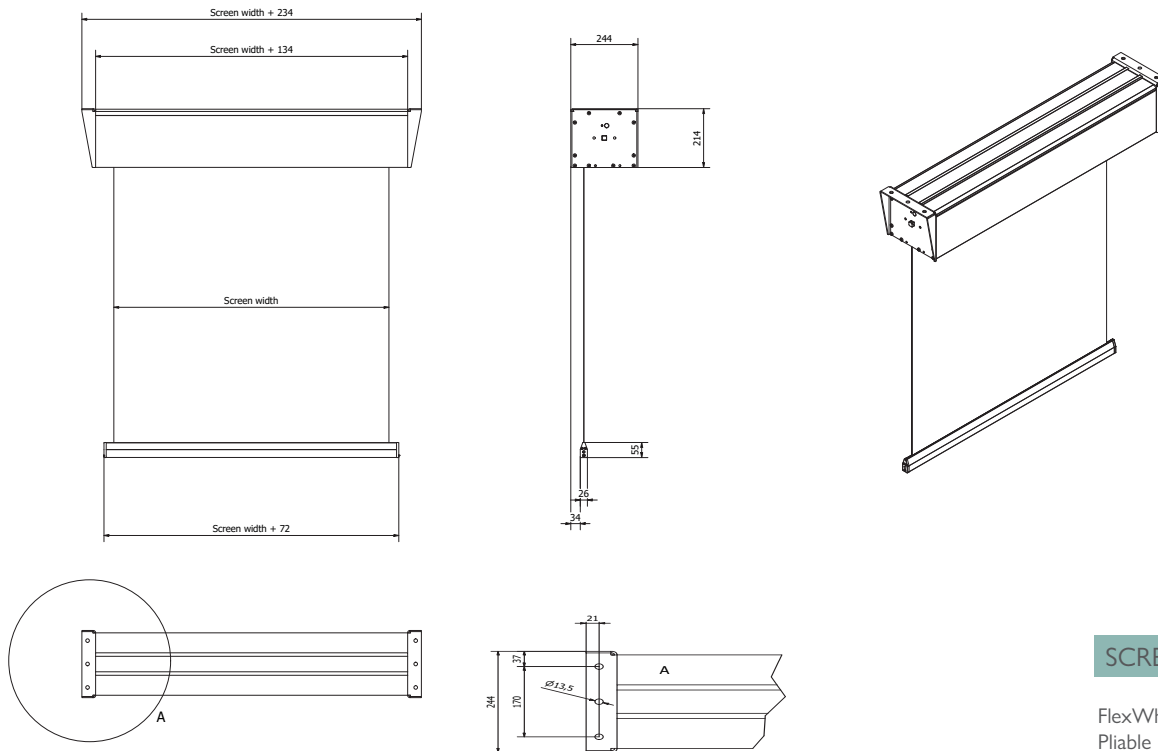

SCREEN DIMENSIONS BALDER

SCREEN SURFACES

FlexWhite
Pliable matt white front surface, superb colour rendition, 8K compliant. Gain 1.0.

MOTOR CONTROL

ENYROOM-ER MOTOR
Built-in controls
Enyroom-ER radio receiver

Accessories
Radio remote controls
Autolink
Dry contact transmitter
WiFi-box App-control
IP-box

INSTALLATION/WIRED MOTOR

Accessories
Control box (RS232, RF, IR,
12V trigger, Dry contact)

STANDARD FORMATS BALDER

4:3
NO BLACK BORDERS

The screen format is 4:3. No black borders.

16:9

The screen has 5 cm wide black borders. The format of the viewing area is 16:9.

16:10

The screen has 5 cm wide black borders. The format of the viewing area is 16:10.

STANDARD FORMATS BALDER TT

4:3
NO BLACK BORDERS

The screen format is 4:3. No black borders.

16:9

The screen has 5 cm wide black borders. The format of the viewing area is 16:9.

16:10

The screen has 5 cm wide black borders. The format of the viewing area is 16:10.