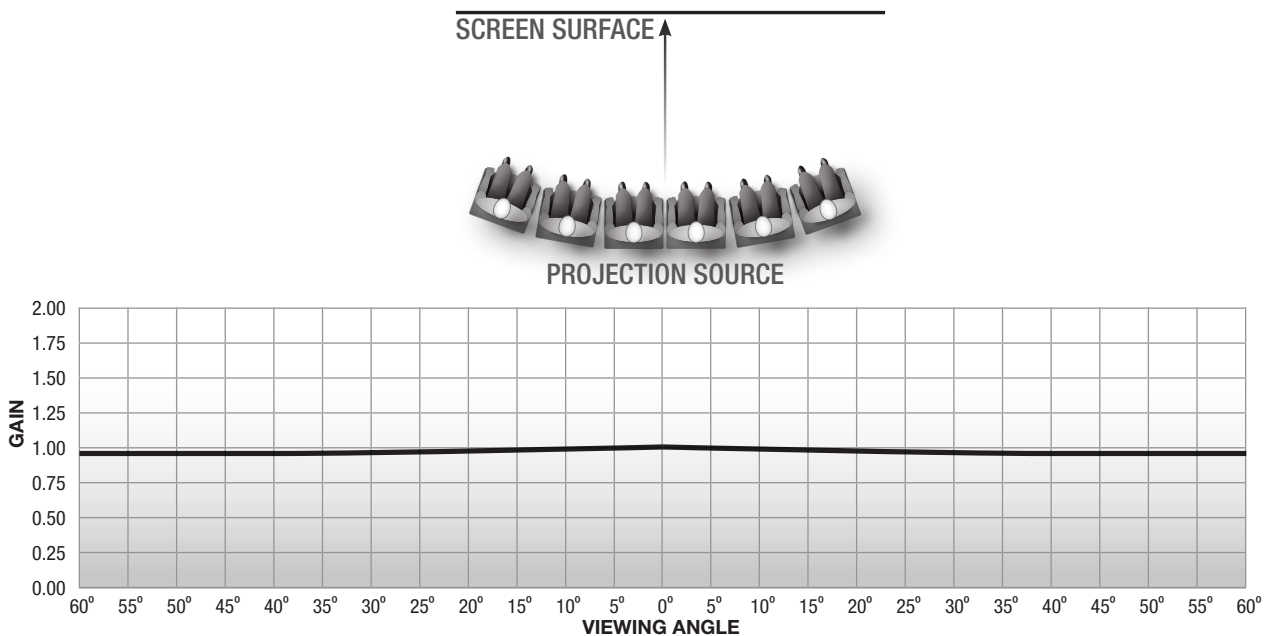

# FLEX WHITE

Pliable matt white black-backed surface which provides excellent flat viewing area. Allows less light to pass through from behind the fabric. It diffuses projected light in all directions, so the image can be seen from any angle. M1 fire resistant rating.

<b>4K</b> RESOLUTION	<b>1.0</b> GAIN
<b>0.42</b> THICKNESS	<b>180°</b> VIEWING ANGLE

## SCREEN SURFACE

- Front projection
- M1 fire resistant
- Gain 1.0
- Viewing angle 180°
- Thickness 0.42 mm
- Black borders available

<sup>1</sup>Individual test results may vary. Results based on a representative sample in Draper inventory.

**GAIN 1.0 VIEWING ANGLE 180° THICKNESS 0.42 MM FULL HD COMPLIANT**