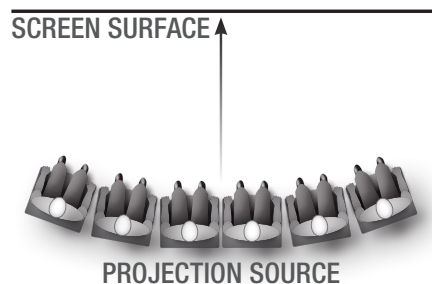

# ASTRANOVA

A white, black-backed front projection surface. For use with some of Euroscreen's larger projection screens. Provides a flat viewing surface. It diffuses projected light in all directions, so the image can be seen from any angle.

## SCREEN SURFACE

- Front projection
- Average gain 1.0
- Viewing angle 180°
- Thickness 0.57 mm
- Black borders available

<b>HD</b> RESOLUTION	<b>1.0</b> GAIN
<b>0.57</b> THICKNESS	<b>180°</b> VIEWING ANGLE
	<b>100%</b> BLACKOUT

<sup>1</sup>Composition may differ slightly for some screen sizes/models.

<sup>2</sup>Individual test results may vary. Results based on a representative sample in Draper inventory.

**GAIN 1.0 VIEWING ANGLE 180° THICKNESS 0.57 MM FULL HD COMPLIANT**