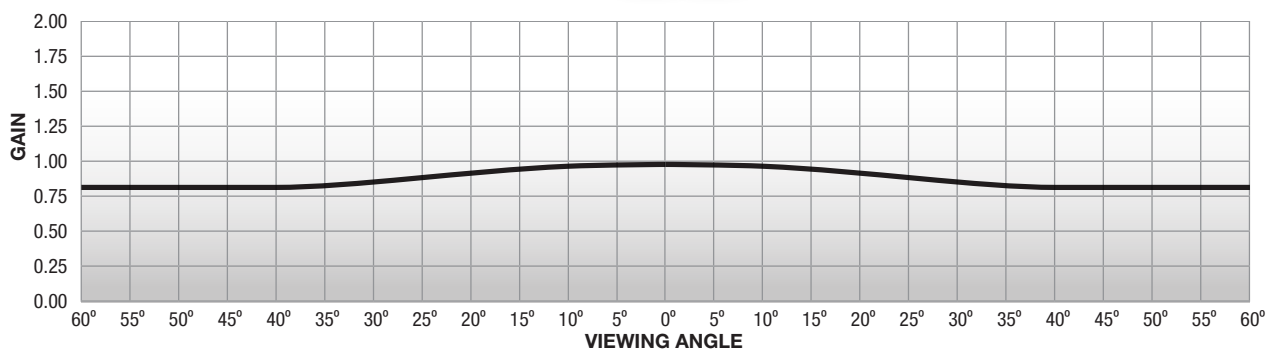

# ASTRANOVA

A white, black-backed front projection surface. For use with some of Euroscreen's larger projection screens. Provides a flat viewing surface. It diffuses projected light in all directions, so the image can be seen from any angle.

## SCREEN SURFACE

- Front projection
- Average gain 1.0
- Viewing angle 180°
- Thickness 0.57 mm
- Black borders available

<b>HD</b> RESOLUTION	<b>1.0</b> GAIN
<b>0.57</b> THICKNESS	<b>180°</b> VIEWING ANGLE
	<b>100%</b> BLACKOUT

<sup>1</sup>Composition may differ slightly for some screen sizes/models.

<sup>2</sup>Individual test results may vary. Results based on a representative sample in Draper inventory.

**GAIN 1.0 VIEWING ANGLE 180° THICKNESS 0.57 MM FULL HD COMPLIANT**