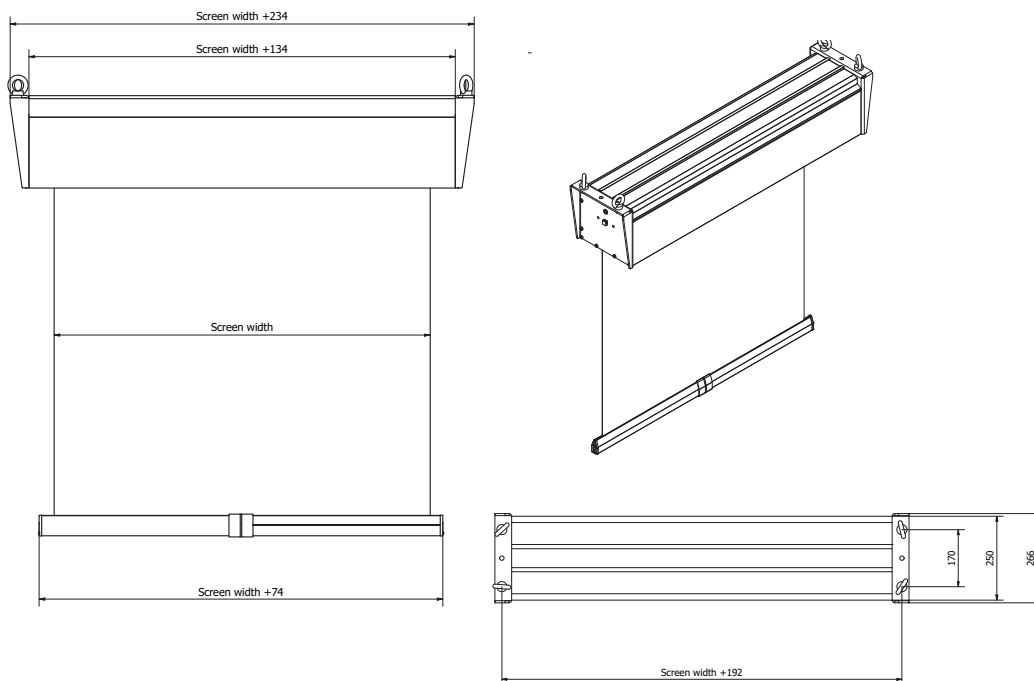

SCREEN DIMENSIONS ODIN

SCREEN SURFACES

FlexWhite
Pliable matt white front surface, superb colour rendition, 8K compliant. Gain 1.0.

MOTOR CONTROL

ENYROOM-ER MOTOR
Built-in controls
Enyroom-ER radio receiver

Accessories
Radio remote controls
Autolink
Dry contact transmitter
WiFi-box App-control
IP-box

INSTALLATION/WIRED MOTOR
Accessories
Control box (RS232, RF, IR,
12V trigger, Dry contact)

STANDARD FORMATS ODIN

4:3
NO BLACK BORDERS
The screen format is 4:3. No black borders.

16:9
The screen has 5 cm wide black borders. The format of the viewing area is 16:9.

16:10
The screen has 5 cm wide black borders. The format of the viewing area is 16:10.

STANDARD FORMATS ODIN TT

4:3
NO BLACK BORDERS
The screen format is 4:3. No black borders.

16:9
The screen has 5 cm wide black borders. The format of the viewing area is 16:9.

16:10
The screen has 5 cm wide black borders. The format of the viewing area is 16:10.