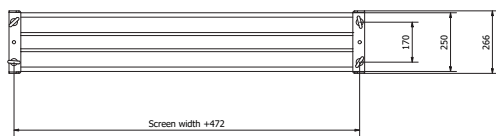

SCREEN DIMENSIONS ODIN TAB TENSION

SCREEN SURFACES

FlexWhite
Pliable matt white front surface, superb colour rendition, 8K compliant. Gain 1.0.

WALL BRACKETS ODIN

Attention: You need to order wall brackets separately