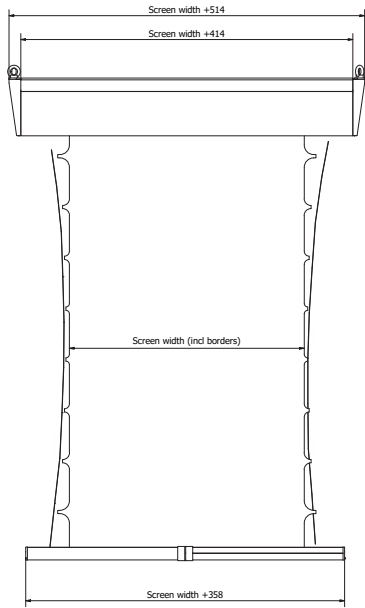

4:3
NO BLACK BORDERS
The screen format is 4:3. No black borders.

16:9
The screen has 5 cm wide black borders. The format of the viewing area is 16:9.

16:10
The screen has 5 cm wide black borders. The format of the viewing area is 16:10.

STANDARD FORMATS ODIN TT

4:3
NO BLACK BORDERS
The screen format is 4:3. No black borders.

16:9
The screen has 5 cm wide black borders. The format of the viewing area is 16:9.

16:10
The screen has 5 cm wide black borders. The format of the viewing area is 16:10.

SCREEN DIMENSIONS ODIN TAB TENSION

SCREEN SURFACES

FlexWhite
Pliable matt white front surface, superb colour rendition, 8K compliant. Gain 1.0.

WALL BRACKETS ODIN

Attention: You need to order wall brackets separately